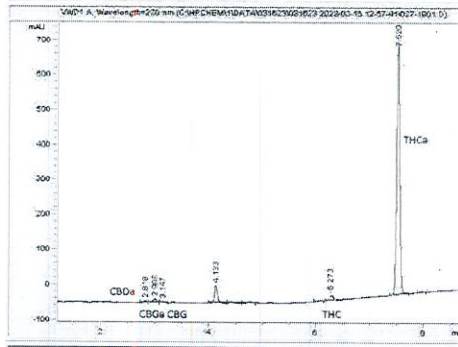

High THC-A Flower

Sample 467-031623-048

Super Exotic Lemon Punch

Sample Submitted: 03-16-2023; Report Date: 03-16-2023

Super Exotic Lemon Punch THC-A Hemp

Plant Material: Flower

Chromatogram

Cannabinoid Profile

Cannabinoid Profile by HPLC

0.29%
Delta-9-THC

0.00%
CBD

27.92%
Total Cannabinoids

Cannabinoid	% wt	mg/g
CBDA	0.15	1.5
CBGA	0.49	4.9
CBG	0.1	1.0
Delta-9-THC	0.29	2.9
THCA	26.89	268.9
Total Cannabinoids	27.92	279.2
Calculated CBD Yield	0.13	1.32

Calculated Maximum CBD Yield = CBD + 0.877 * CBDA

Marin Analytics, LLC
250 Bel Marin Keys Blvd, Suite D4
Novato, CA 94949

415-936-6477 / sarabiancalana1@gmail.com

Sara Biancalana
Chief Scientist

This sample has been tested by Marin Analytics, LLC using valid testing methodologies and a quality system. Values reported relate only to the sample tested. Marin Analytics, LLC makes no claims as to the efficacy, safety or other risks associated with any detected or non-detected levels of any compounds reported herein. This Certificate shall not be reproduced except in full, without the written approval of Marin Analytics, LLC. Copyright 2022 Marin Analytics, LLC All Rights Reserved.