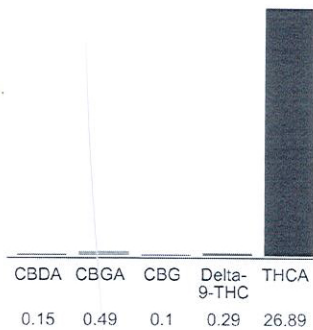

High THC-A Flower

Sample 467-031623-048

Super Exotic Lemon Punch

Sample Submitted: 03-16-2023; Report Date: 03-16-2023

Super Exotic Lemon Punch THC-A Hemp

Plant Material: Flower

Chromatogram

Cannabinoid Profile

Cannabinoid Profile by HPLC

0.29%
Delta-9-THC

0.00%
CBD

27.92%
Total Cannabinoids

Cannabinoid	% wt	mg/g
CBDA	0.15	1.5
CBGA	0.49	4.9
CBG	0.1	1.0
Delta-9-THC	0.29	2.9
THCA	26.89	268.9
Total Cannabinoids	27.92	279.2
Calculated CBD Yield	0.13	1.32

Calculated Maximum CBD Yield = CBD + 0.877 * CBDA

Marin Analytics, LLC
250 Bel Marin Keys Blvd, Suite D4
Novato, CA 94949

415-936-6477 / sarabiancalana1@gmail.com

Sara Biancalana
Chief Scientist

This sample has been tested by Marin Analytics, LLC using valid testing methodologies and a quality system. Values reported relate only to the sample tested. Marin Analytics, LLC makes no claims as to the efficacy, safety or other risks associated with any detected or non-detected levels of any compounds reported herein. This Certificate shall not be reproduced except in full, without the written approval of Marin Analytics, LLC. Copyright 2022 Marin Analytics, LLC All Rights Reserved.